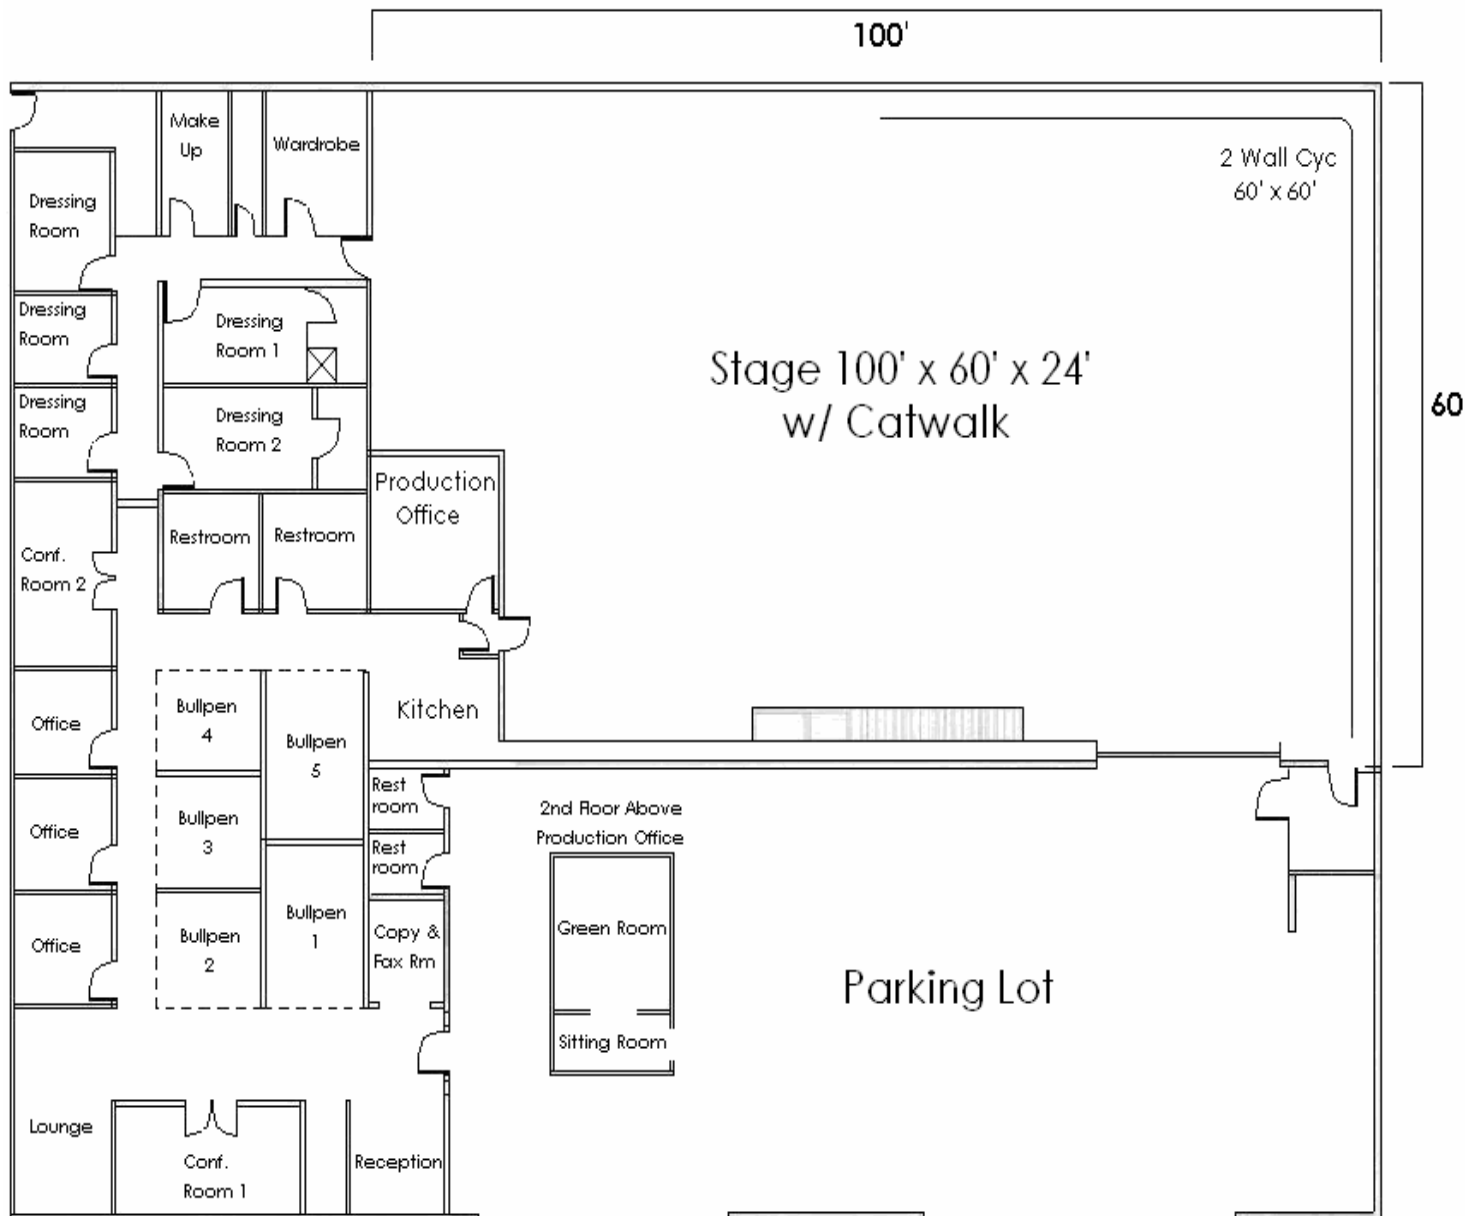

STUDIOS

COMPLETE PRODUCTION FACILITY

FEATURING

- "ALL NEW" - 100% RENOVATED
- LONG & SHORT TERM OFFICE RENTALS - PRIVATE & BULLPEN
- STATE OF THE ART GREEN ROOM WITH 2 PLASMAS
- 2 WALL CYC - 60' X 60' X 24' WITH A CATWALK
- 35 TONS OF AC
- CONFERENCE ROOMS
- T1 INTERNET SERVICE
- LOCATED in the HEART of HOLLYWOOD (down the street from Line 204 Rentals)