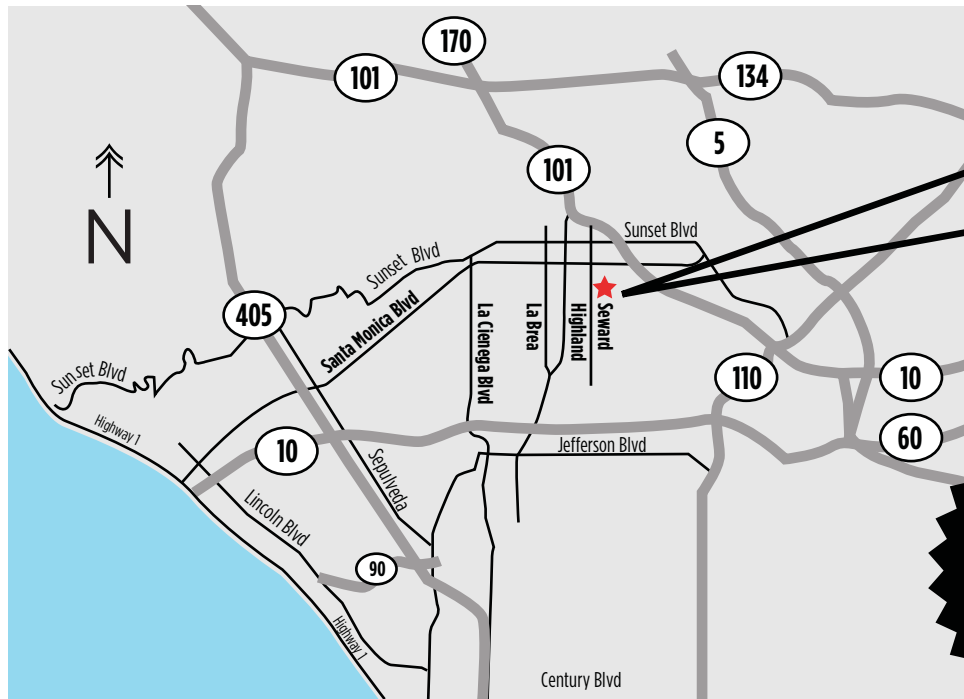

## SOUTH STAGE

800 N. SEWARD ST. HOLLYWOOD, CA 90038

## ADDITIONAL OFF-SITE PARKING

959 HOLLYWOOD PARKING @ 959 N. SEWARD ST.  
S/W CORNER OF ROMAINE ST.

## FROM WEST LA/SANTA MONICA

1. Take the **10 FWY EAST** toward Los Angeles
2. Exit **LA BREA AVE - NORTH** and travel 4 miles to Santa Monica Blvd
3. Turn **RIGHT** onto **SANTA MONICA BLVD**
4. Cont. 3 blocks past Highland to Seward
5. Turn **RIGHT** onto **SEWARD ST**

## FROM HOLLYWOOD/THE VALLEY

1. Take the **101 HOLLYWOOD FWY SOUTH**
2. Exit **HIGHLAND AVE** and cont. **SOUTH** from offramp
3. Turn **LEFT** onto **SANTA MONICA BLVD** - (1/2 mile below Sunset)
4. Turn **RIGHT** onto **SEWARD ST**