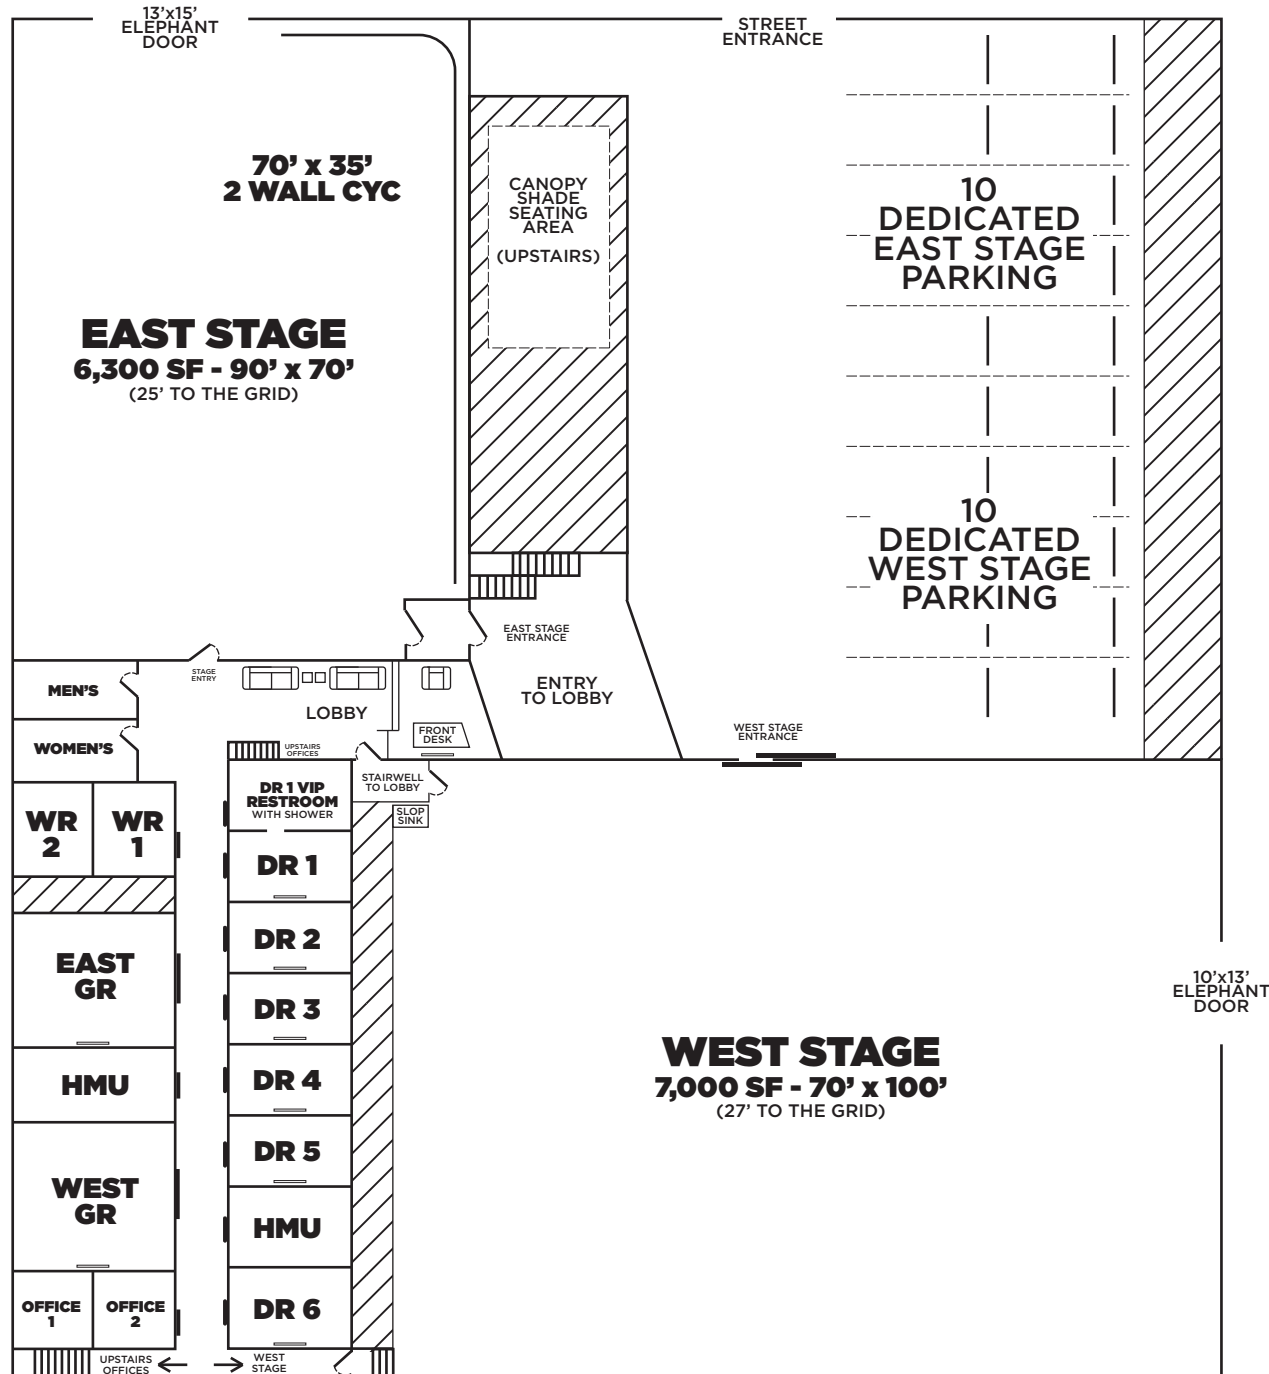

SEWARD

SEWARD

204

WEST/EAST STAGE + SUPPORT ROOM SCHEMATIC

TO BOOK, CALL
323.960.0113

WEST/EAST STAGE
1043 SEWARD ST. HOLLYWOOD, CA 90038

LINE204.COM

ROOM	SEATING	RATE
BULLPENS (BP)	TABLES: 3-5	\$200
WARDROBE (WR)	N/A	\$400
GREENROOM (GR)	COUCHES: 6+	\$300
DRESSING ROOM (DR)	COUCH: 2	\$75
PRIVATE OFFICE (PO)	SEATS: 1-2	\$100