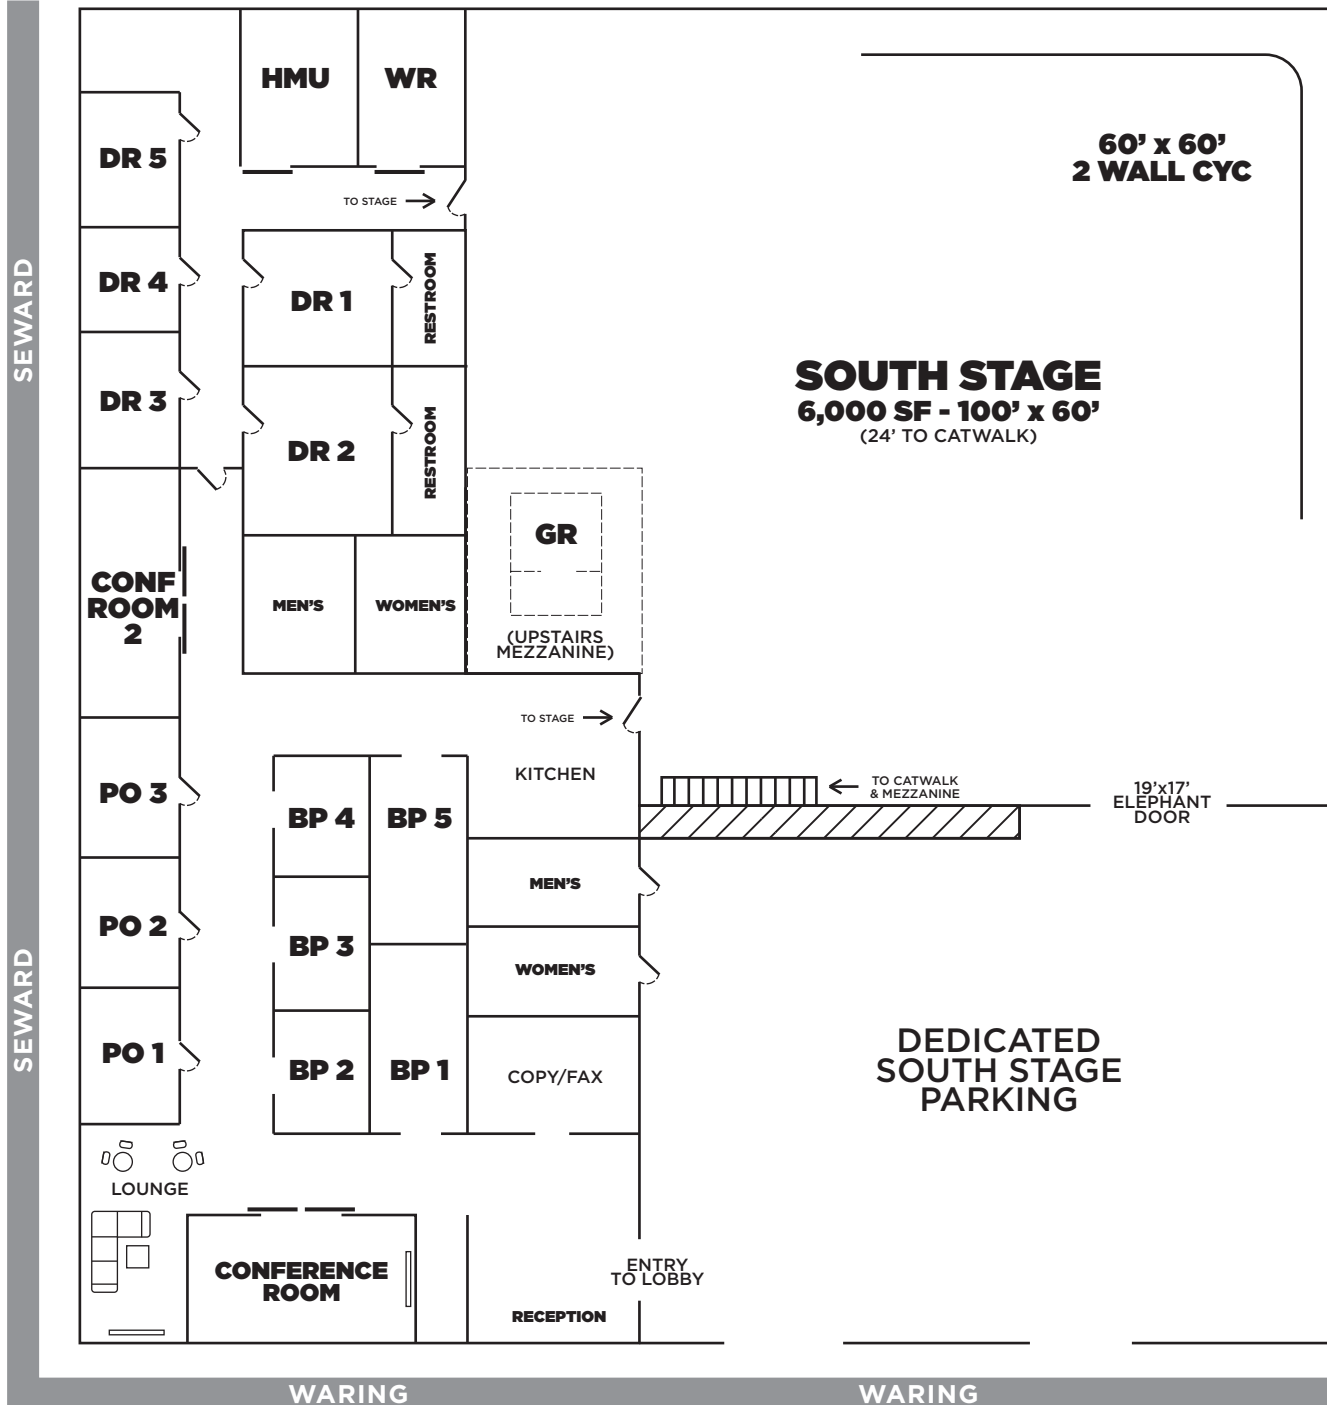

SOUTH STAGE + SUPPORT ROOMS + OFFICE SCHEMATIC

TO BOOK, CALL
323.960.0113

SOUTH STAGE
800 SEWARD ST. HOLLYWOOD, CA 90038

LINE204.COM

| ROOM | SEATING | RATE |
|----------------------------|-------------|-------|
| BULLPENS (BP) | TABLES: 3-5 | \$200 |
| WARDROBE (WR) | N/A | \$400 |
| GREENROOM (GR) | COUCHES: 6+ | \$300 |
| DRESSING ROOM (DR) | COUCH: 2 | \$75 |
| PRIVATE OFFICE (PO) | SEATS: 1-2 | \$100 |